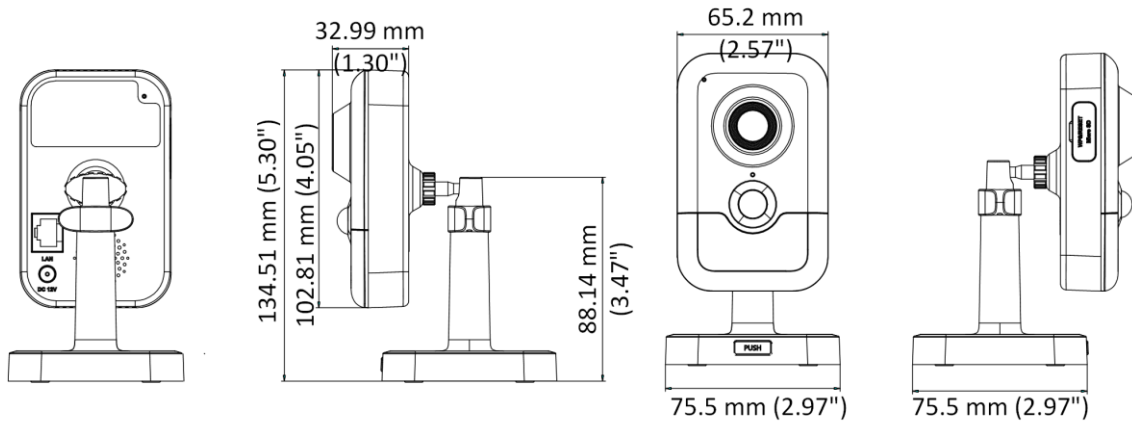

DS-2CD2443G0-IW 4 MP IR Fixed Cube Network Camera

- High quality imaging with 4 MP resolution
- Efficient H.265+ compression technology
- Clear imaging against strong back light due to 120 dB true WDR technology
- Provides real-time security via built-in two-way audio
- Detects human body through passive infrared is sensitive to body temperature (PIR)
- -W: Wi-Fi connection

▪ Available Model

DS-2CD2443G0-IW(2.8 mm, 4 mm)(W)

▪ Dimension

Distributed by

HIKVISION®

Headquarters

No.555 Qianmo Road, Binjiang District,
Hangzhou 310051, China
T +86-571-8807-5998
overseasbusiness@hikvision.com